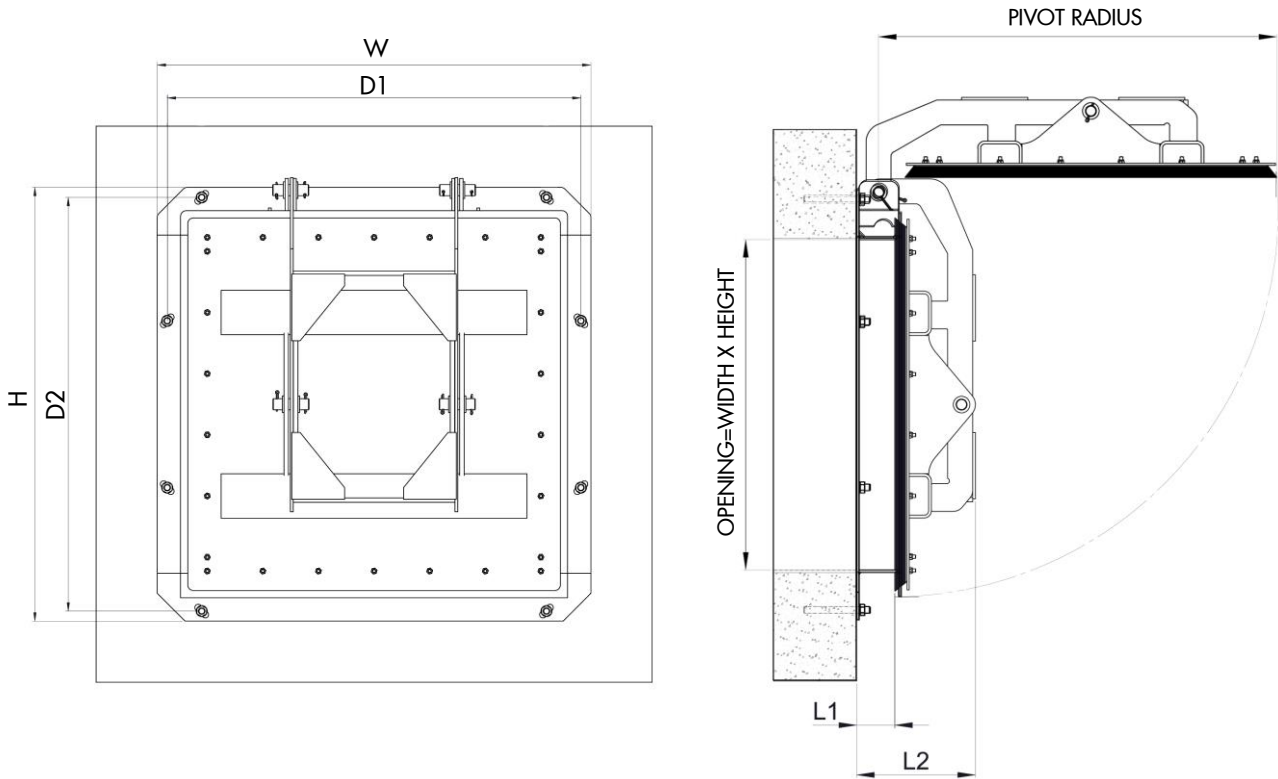

RC FLAP GATE

The RC flap gate is a square or rectangular shaped gate designed for discharge lines such as levees, sewer lines and drainage conduits, when closed preventing back-flow and opening automatically when the unseating water head is higher than the seating water head

Features:

- Double pivoting arm to allow proper flap seating and tight sealing
- Self-adjusting lip EPDM seal design ensuring watertight performance even with low seating water heads
- Mounting options: wall mount, wall thimble mount or standard flange mount
- Leakage rate as per DIN 19569-4 Class 3

DIMENSIONS

| SIZE (mm) Opening Width | SIZE (mm) Opening Height | W | H | D1 | D2 | L1 | L2 | PIVOT RADIUS |
|----------------------------|-----------------------------|------|------|------|------|-----|-----|--------------|
| 150 | 150 | 330 | 330 | 300 | 300 | 100 | 153 | 267 |
| 200 | 200 | 380 | 380 | 350 | 350 | 100 | 153 | 316 |
| 300 | 300 | 480 | 480 | 450 | 450 | 100 | 153 | 415 |
| 400 | 400 | 580 | 580 | 550 | 550 | 100 | 153 | 514 |
| 500 | 500 | 680 | 680 | 650 | 650 | 100 | 153 | 614 |
| 600 | 600 | 780 | 780 | 770 | 770 | 100 | 153 | 714 |
| 700 | 700 | 880 | 880 | 870 | 870 | 100 | 226 | 814 |
| 800 | 800 | 980 | 980 | 970 | 970 | 100 | 226 | 913 |
| 900 | 900 | 1080 | 1080 | 1070 | 1070 | 100 | 226 | 1013 |
| 1000 | 1000 | 1200 | 1200 | 1170 | 1170 | 100 | 226 | 1113 |
| 1100 | 1100 | 1300 | 1300 | 1270 | 1270 | 100 | 231 | 1213 |
| 1200 | 1200 | 1400 | 1400 | 1370 | 1370 | 100 | 231 | 1313 |
| 1300 | 1300 | 1500 | 1500 | 1470 | 1470 | 100 | 231 | 1413 |
| 1400 | 1400 | 1600 | 1600 | 1570 | 1570 | 100 | 231 | 1513 |
| 1500 | 1500 | 1700 | 1700 | 1670 | 1670 | 100 | 288 | 1613 |
| 2000 | 2000 | 2200 | 2200 | 2170 | 2170 | 100 | 398 | 2113 |