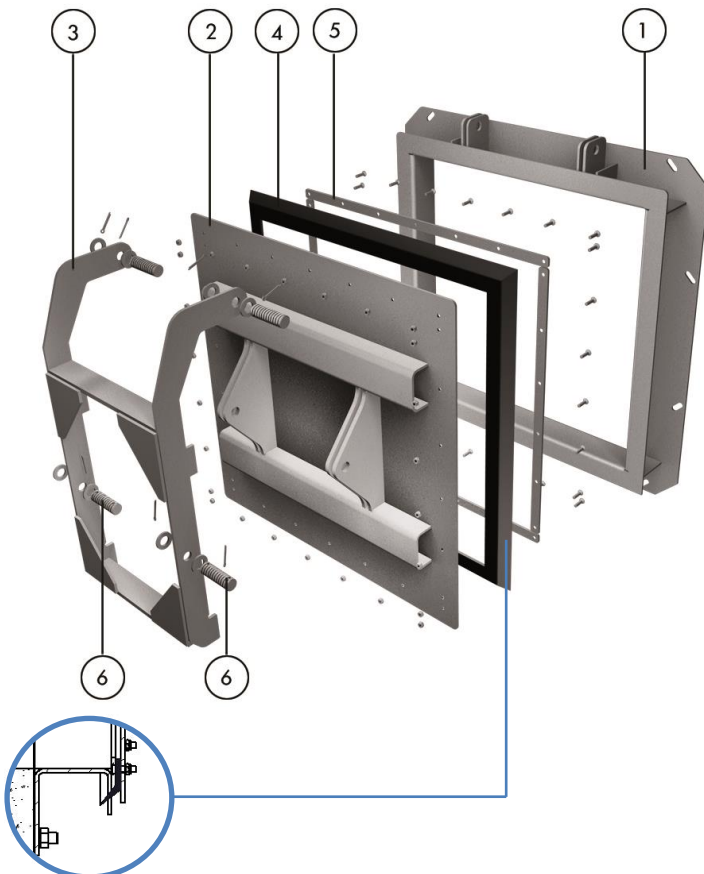

RC FLAP GATE

The RC flap gate is a square or rectangular shaped gate designed for discharge lines such as levees, sewer lines and drainage conduits, when closed preventing back-flow and opening automatically when the unseating water head is higher than the seating water head

Product description:

- Size range of 150x150 up to 2000x2000
- Seating head pressure of 5 m.w.c
- Stainless steel fabricated construction. Different stainless steel grades available
- Opening and closing by seating and unseating head differential pressure. Hydraulic actuators available for fast opening applications (i.e.: storm tanks)
- Designed according to DIN 19569

Features:

- Double pivoting arm to allow proper flap seating and tight sealing
- Self-adjusting lip EPDM seal design ensuring watertight performance even with low seating water heads
- Mounting options: wall mount, wall thimble mount or standard flange mount
- Leakage rate as per DIN 19569-4 Class 3